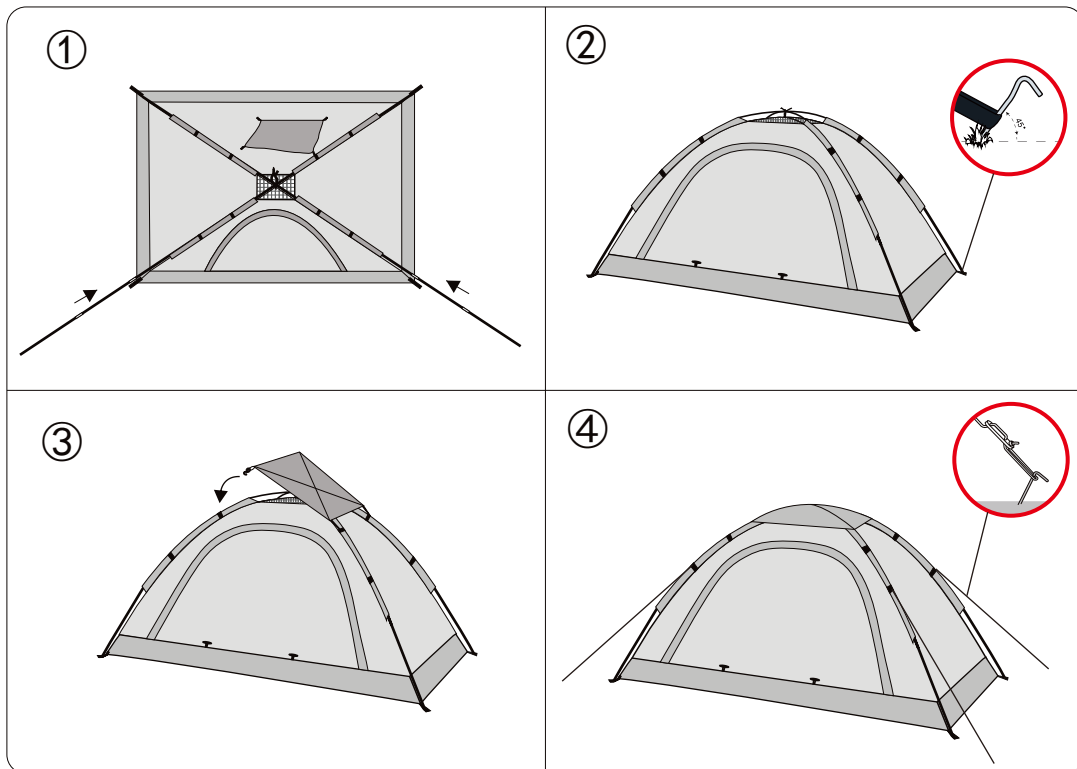

210cm

150cm

W a n d e r e r ▲
JAK AND JILL 4P DOME TENT
ASSEMBLY INSTRUCTIONS

PARTS

SET UP INSTRUCTIONS

PLU: 592314 Code CF-NEL-4P
Manufactured & packaged for SRGS PTY LTD
ABN 23 113 230 050
6 Coulthards Avenue, Strathpine QLD 4500, Australia
MADE IN CHINA

210cm

150cm