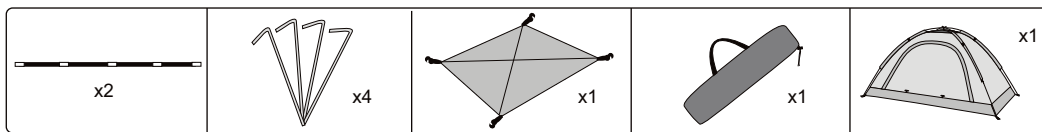

W a n d e r e r ▲
JAK AND JILL 2P DOME TENT
ASSEMBLY INSTRUCTIONS

PARTS

SET UP INSTRUCTIONS

PLU: 592313 Code CF-NEL-2P
Manufactured & packaged for SRGS PTY LTD
ABN 23 113 230 050
6 Coulthards Avenue, Strathpine QLD 4500, Australia
MADE IN CHINA

210cm

150cm

W a n d e r e r ▲
JAK AND JILL 4P DOME TENT
ASSEMBLY INSTRUCTIONS

PARTS

SET UP INSTRUCTIONS

PLU: 592314 Code CF-NEL-4P
Manufactured & packaged for SRGS PTY LTD
ABN 23 113 230 050
6 Coulthards Avenue, Strathpine QLD 4500, Australia
MADE IN CHINA

210cm

150cm