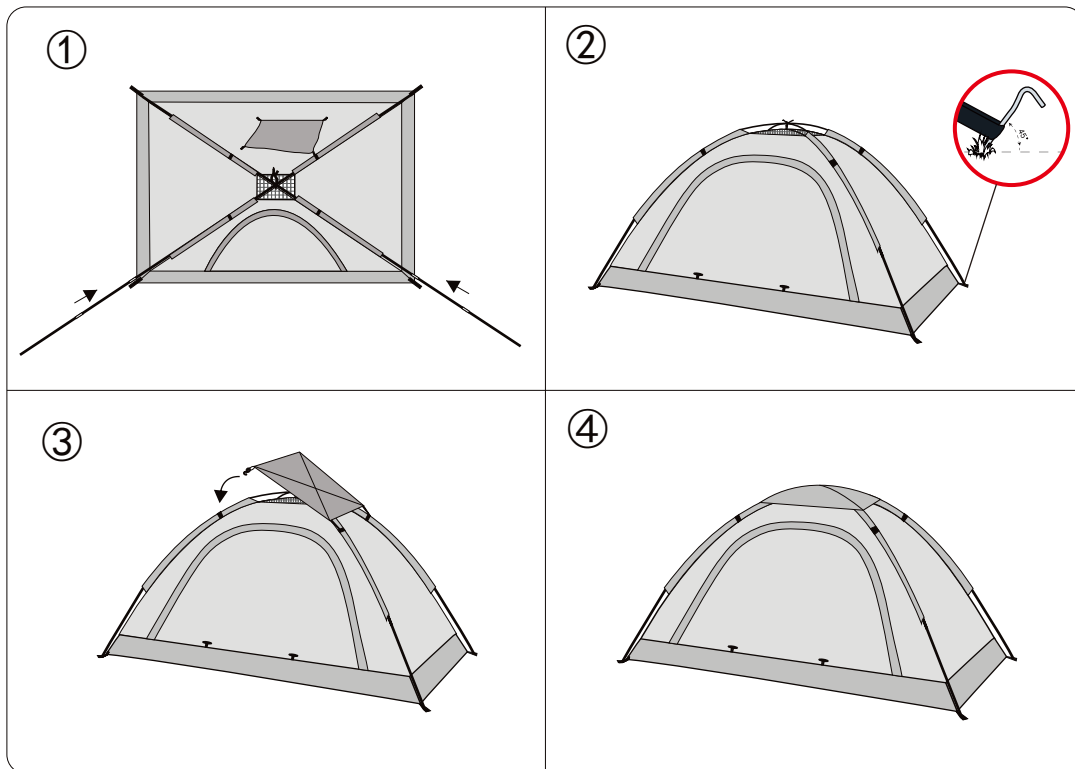

W a n d e r e r ▲
JAK AND JILL 2P DOME TENT
ASSEMBLY INSTRUCTIONS

PARTS

SET UP INSTRUCTIONS

PLU: 592313 Code CF-NEL-2P
Manufactured & packaged for SRGS PTY LTD
ABN 23 113 230 050
6 Coulthards Avenue, Strathpine QLD 4500, Australia
MADE IN CHINA

210cm

150cm

W a n d e r e r ▲
JAK AND JILL 4P DOME TENT
ASSEMBLY INSTRUCTIONS

PARTS

SET UP INSTRUCTIONS

PLU: 592314 Code CF-NEL-4P
Manufactured & packaged for SRGS PTY LTD
ABN 23 113 230 050
6 Coulthards Avenue, Strathpine QLD 4500, Australia
MADE IN CHINA

210cm

150cm