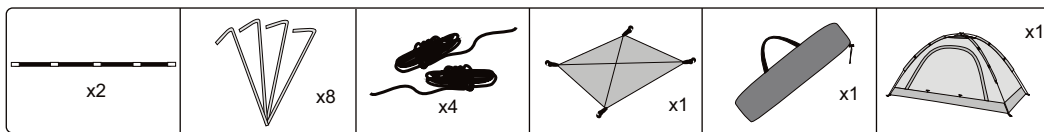

W a n d e r e r ▲
JAK AND JILL 2P DOME TENT
ASSEMBLY INSTRUCTIONS

PARTS

SET UP INSTRUCTIONS

PLU: 592313 Code CF-NEL-2P
Manufactured & packaged for SRGS PTY LTD
ABN 23 113 230 050
6 Coulthards Avenue, Strathpine QLD 4500, Australia
MADE IN CHINA

210cm

150cm

W a n d e r e r ▲
JAK AND JILL 4P DOME TENT
ASSEMBLY INSTRUCTIONS

PARTS

SET UP INSTRUCTIONS

PLU: 592314 Code CF-NEL-4P
Manufactured & packaged for SRGS PTY LTD
ABN 23 113 230 050
6 Coulthards Avenue, Strathpine QLD 4500, Australia
MADE IN CHINA

210cm

150cm